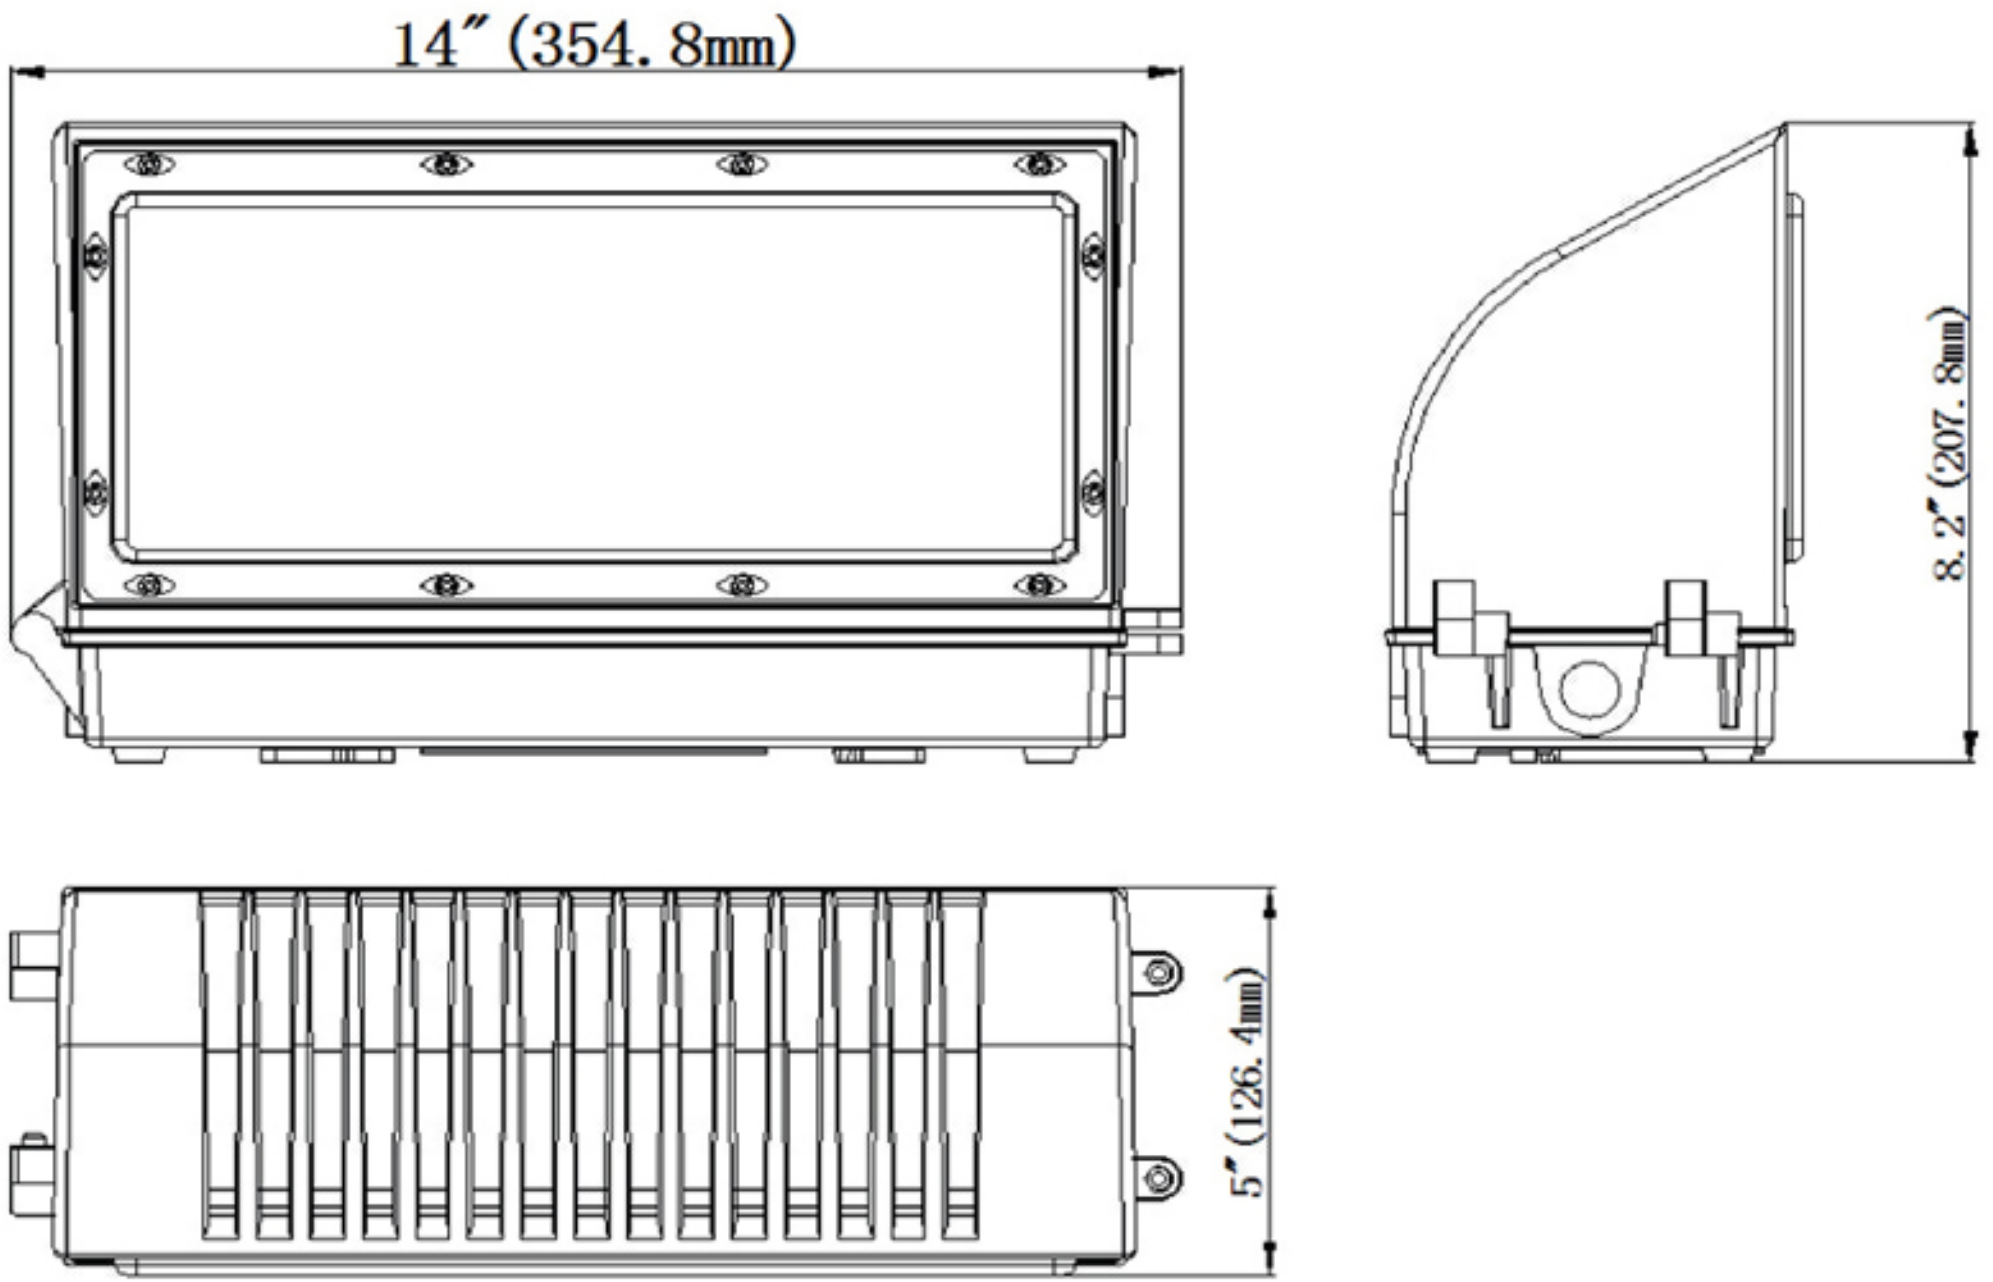

LED Full Cut-off WALL PACK

A-FWP45W27-50K-Z-Y* / A-FWP07W27-50K-Z-Y*

Aurio Lighting WALL PACKS are architecturally designed for driveways, walkways, and entry.

- Rated Life: 50,000 hours
- 5 year warranty
- IP65

“Z” may be D or W represented color,

“Y” may be “P12”, “P27” or blank represented type of photoelectric Switches.

A-FWP45W27-50K-Z-Y* / A-FWP07W27-50K-Z-Y*

Dimensions and Weight

Model #	Wattage	Length	Width	Height	Weight
A-FWP45W27-50K-Z-Y*	45W	14.00"	8.20"	5.00"	6.61lbs
A-FWP07W27-50K-Z-Y*	70W	14.00"	8.20"	5.00"	7.72lbs