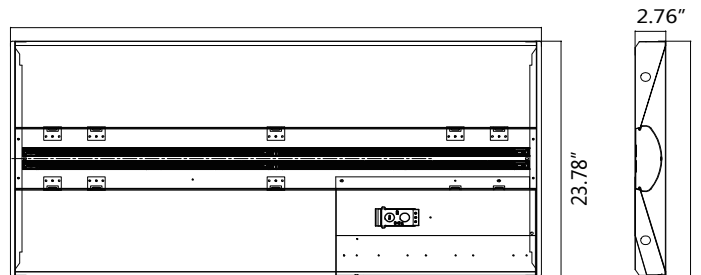

23.78" (2X2)
47.76" (2X4)

- ✓ **UL Listed**
- ✓ **DLC Premium Listed 4.2**
- ✓ **LM-79 & 80 Testing Available**
- ✓ **5 Years Warranty**
- ✓ **50000 Hours Rated Life**
- ✓ **0-10V Dimming Feature**
- ✓ **Available in 3500-5000K**
- ✓ **Photometric Available**
- ✓ **Optional Motion Sensor Available**

Model #	Input Voltage (V)	Lamp Watt (W)	Lumen Output (Lm)	CCT (K)	Dimension (Inch)	Beam Angle (°)	Power Factor (PF)	CRI (Ra)	Dimmable	Lifespan (hrs)
ETLDI03-22/HL/30/DM	120-277	30	3780	35-50K	23.78x23.78x2.76	120	0.9	80	Yes	50000
ETLDI03-24/HL/46/DM	120-277	46	5796	35-50K	47.76x23.78x2.76	120	0.9	80	Yes	50000