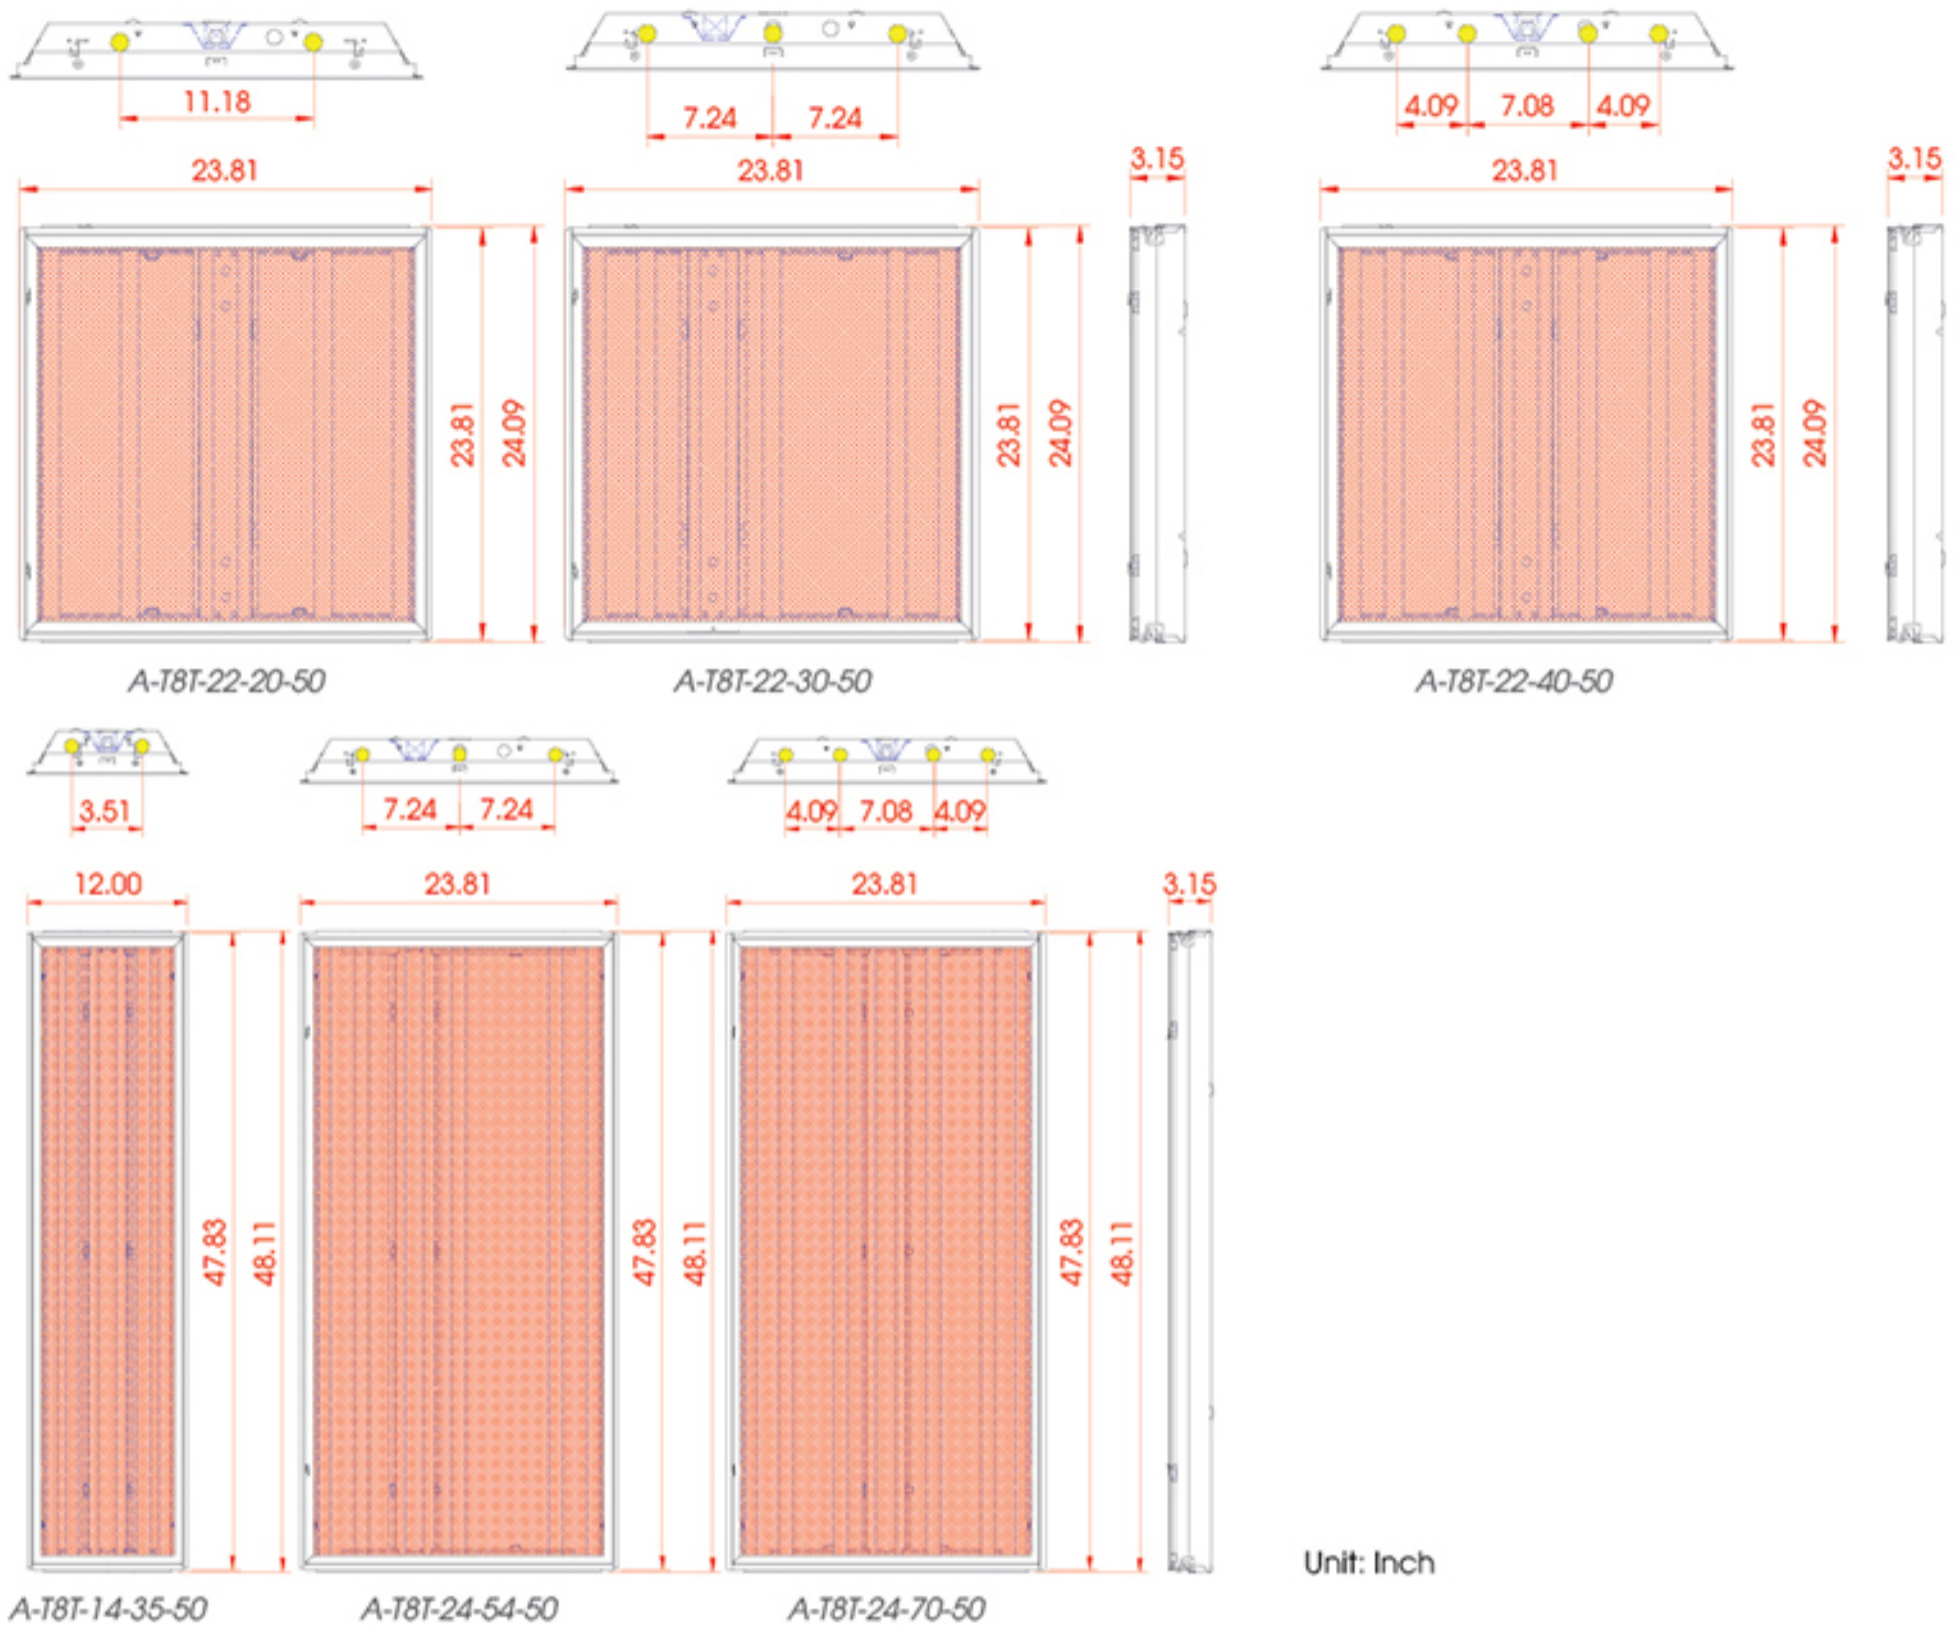

- Rated Life 50,000 hours
- 5 year warranty

A-T8T-22-20-50 / A-T8T-22-30-50 / A-T8T-22-40-50

A-T8T-24-54-50 / A-T8T-24-70-50

Model #	Input Voltage	Wattage	Lumen	CCT	CRI	PF	Rated Life
A-T8T-22-20-50	AC120-305V	20W	1,700LM	5000K	80	0.9	50,000hrs.
A-T8T-22-30-50	AC120-305V	30W	2,600LM	5000K	80	0.9	50,000hrs.
A-T8T-22-40-50	AC120-305V	40W	3,500LM	5000K	80	0.9	50,000hrs.
A-T8T-14-35-50	AC120-305V	35W	3,000LM	5000K	80	0.9	50,000hrs.
A-T8T-24-54-50	AC120-305V	54W	4,600LM	5000K	80	0.9	50,000hrs.
A-T8T-24-70-50	AC120-305V	70W	6,000LM	5000K	80	0.9	50,000hrs.

LED T8 Troffer

Dimensions and Weight

Model #	Size	Length	Width	Height	Weight
A-T8T-22-20-50	2x2	23.81"	23.81"	3.15"	13.44lbs
A-T8T-22-30-50	2x2	23.81"	23.81"	3.15"	13.11lbs
A-T8T-22-40-50	2x2	23.81"	23.81"	3.15"	12.89lbs
A-T8T-14-35-50	1x4	47.83"	12.00"	3.15"	13.99lbs
A-T8T-24-54-50	2x4	47.83"	23.81"	3.15"	20.39lbs
A-T8T-24-70-50	2x4	47.83"	23.81"	3.15"	24.91lbs