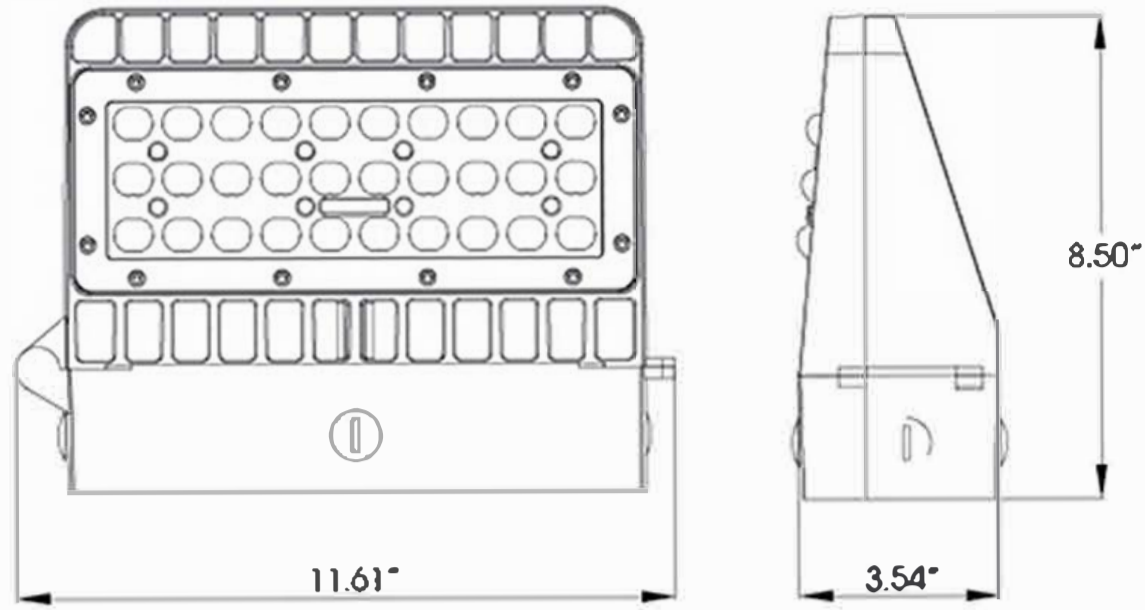

LED WALL PACK

A-WP-24-50* / A-WP-48-50*

A-WP-80-50* / A-WP-100-50* / A-WP-120-50* / A-WP-180-50*

Color Options:

Brown Black

Aurio Lighting WALL PACKS are architecturally designed for driveways, walkways, and entryways

* BRN for brown * BLK for black

A-WP-24-50° / A-WP-48-50°

A-WP-80-50° / A-WP-100-50° / A-WP-120-50° / A-WP-180-50°

Dimensions and Weight

Model #	Manufacturer #	Length	Width	Height	Weight
A-WP-24-50°	AL-WLCE-R	11.61"	3.54"	8.50"	5.95lbs
A-WP-48-50°	AL-WLEJ-R	11.61"	3.54"	8.50"	5.95lbs
A-WP-80-50°	AL-WLJA-R	14.25"	4.40"	10.07"	12.12lbs
A-WP-100-50°	AL-WLBAA-R	14.25"	4.40"	10.07"	12.12lbs
A-WP-120-50°	AL-WLBCA-R	14.25"	4.40"	10.07"	12.12lbs
A-WP-180-50°	AL-WLBFA-R	14.25"	4.40"	10.07"	12.12lbs