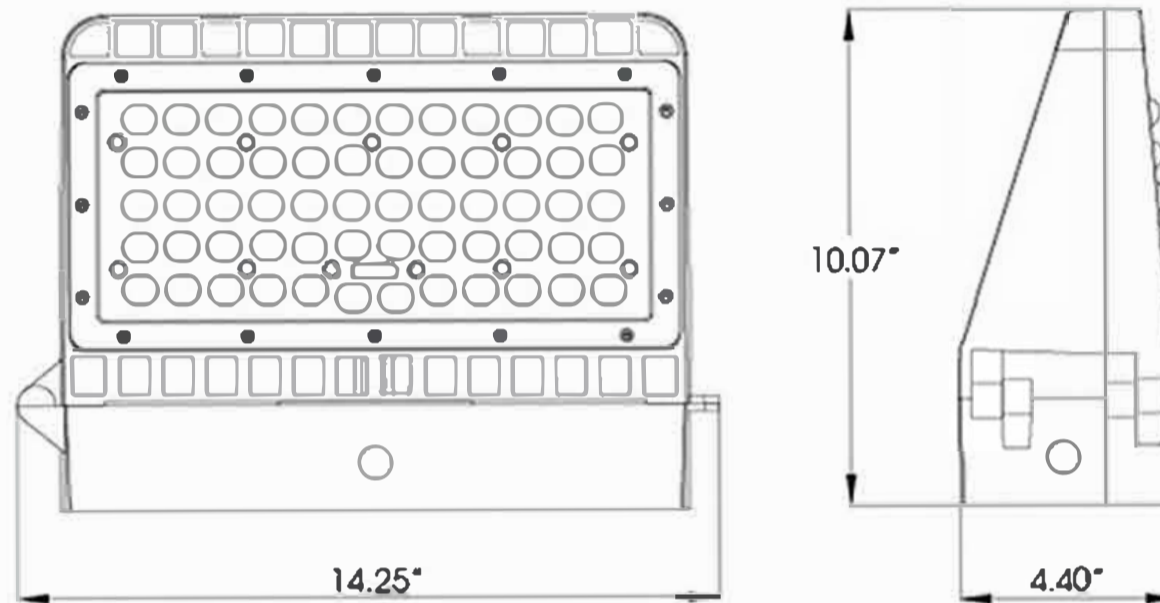

LED WALL PACK

A-WP-24-50* / A-WP-48-50*

A-WP-80-50* / A-WP-100-50* / A-WP-120-50* / A-WP-180-50*

Color Options:

Brown Black

Aurio Lighting WALL PACKS are architecturally designed for driveways, walkways, and entryways

* BRN for brown * BLK for black

A-WP-24-50° / A-WP-48-50°

A-WP-80-50° / A-WP-100-50° / A-WP-120-50° / A-WP-180-50°

Dimensions and Weight

Model #	Manufacturer #	Length	Width	Height	Weight
A-WP-24-50°	AL-WLCE-R	11.61"	3.54"	8.50"	5.95lbs
A-WP-48-50°	AL-WLEJ-R	11.61"	3.54"	8.50"	5.95lbs
A-WP-80-50°	AL-WLJA-R	14.25"	4.40"	10.07"	12.12lbs
A-WP-100-50°	AL-WLBAA-R	14.25"	4.40"	10.07"	12.12lbs
A-WP-120-50°	AL-WLBCA-R	14.25"	4.40"	10.07"	12.12lbs
A-WP-180-50°	AL-WLBFA-R	14.25"	4.40"	10.07"	12.12lbs